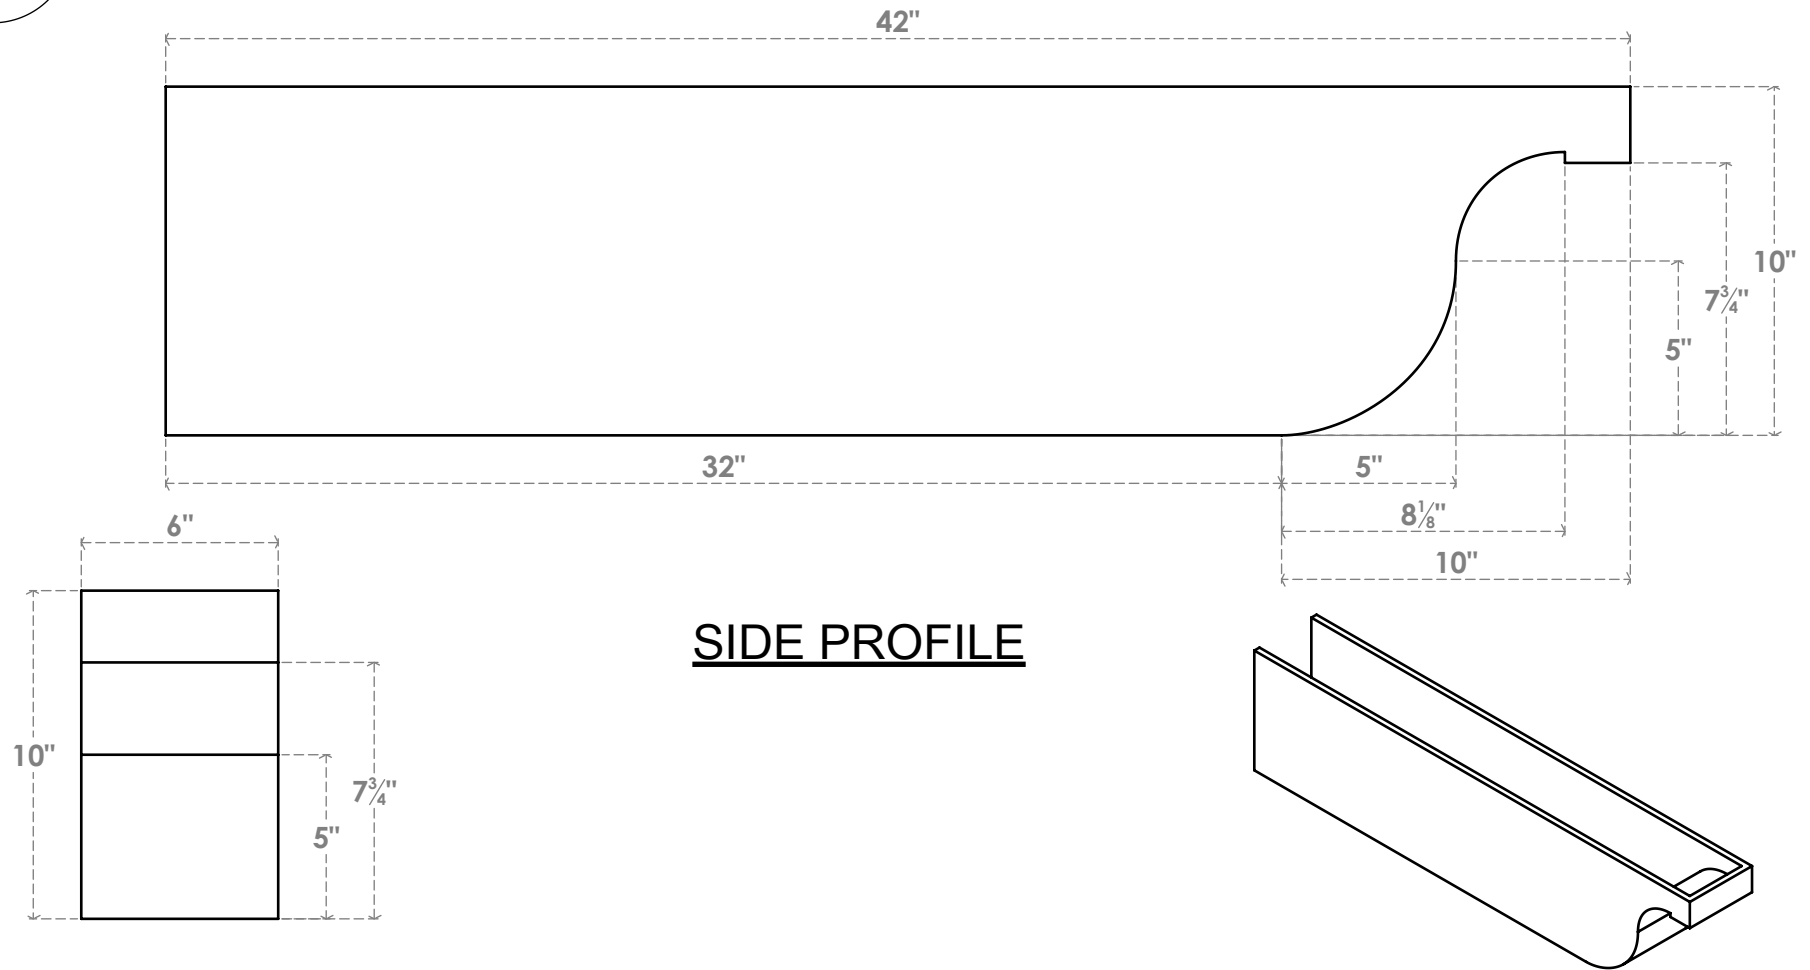

RFTP06X10X42DEL

6"W X 10"H X 42"L DEL MONTE ARCHITECTURAL GRADE PVC RAFTER TAIL

SIDE PROFILE

FRONT PROFILE

ISOMETRIC

EKENA MILLWORK
2300 WEST MAIN ST.
CLARKSVILLE, TX 75426
TOLL FREE: 866-607-0453
WWW.EKENAMILLWORK.COM